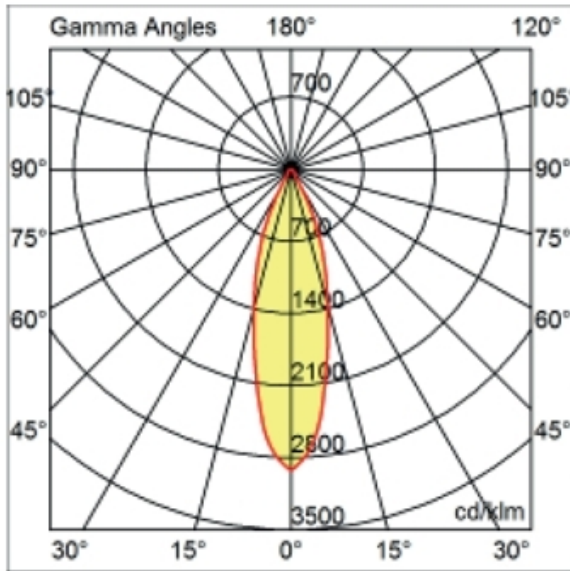

DIXIT RA8 RECESSED

A56077-

PROJECT	
TYPE	
SPECIFIER	
QUANTITY	
DATE	

	DP	DV	
Dimming	Phase	0-10V	
Color Temperature	27K	30K	35K
	2700K	3000K	3500K

Order Example **K°**
L5XXXXXX-DV-30K
0-10V
3000K

A