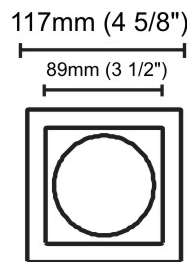

GENERAL

Series: Dixit
Subseries: Dixit RA11
Brand: Ivela
Division: Architectural
Mounting Type: Recessed
Mounting Location: Ceiling
Subcategory: Downlight

PHYSICAL

Shape: Square
Length (mm): 117
Length (in): 4 5/8
Width (mm): 117
Width (in): 4 5/8
Height (mm): 73
Height (in): 2 7/8
Min. Recessing Depth (mm): 113
Min. Recessing Depth (in): 4 1/2
Light Distribution: Direct
Weight (kg): 0.7
Weight (lbs): 1.54
Diffuser: Clear Polycarbonate
Fixture Finish: MWH
Fixture Material: Aluminum Die Cast
Cut-out Measurements: 100mm / 3 15/16"

ELECTRICAL

Lamp Type: LED
Total Output Wattage (W): 12 / 18 / 26
Dimming: Tri-Mode (Non-Dimming and Phase Dimming (120Vac only) and 0-10V Dimming)
Driver Included: No
Driver Location: Recessed Housing
Driver Type: Constant Current - Universal
Driver Class: Class 2
Input Voltage (V): 120 - 277
Constant Current (MA): 350 / 500 / 700

LED

Number of LEDs: 1
Color Temperature (°K): 2700 / 3000 / 4000
Max. Delivered Lumen (lm): 1513 - 1602 / 2092 - 2180 / 2759 - 2848
CRI: >85 CRI
Efficiency (%): 89
Lamp Life (hrs): 50000
Upon Request: 3500K upon request

OPTICAL

Optic°: 55
Adjustability: Fixed
Upon Request: Optic 12° or 30° (mirror-metallized) / 70° (white)

RATINGS AND CERTIFICATIONS

Certified By: Certified for North American Standards
IP rating: IP43
IK Rating: IK08
Glare Rating: ≤ 19