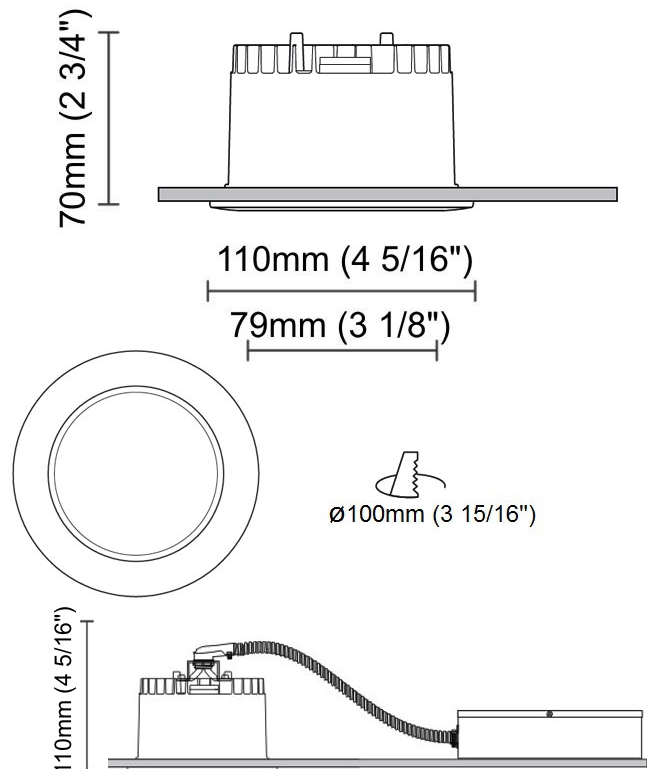

GENERAL

Series: Dixit
Subseries: Dixit RA11
Brand: Ivela
Division: Architectural
Mounting Type: Recessed
Mounting Location: Ceiling
Subcategory: Downlight

PHYSICAL

Shape: Round
Diameter (mm): 110
Diameter (in): 4 ⁵/₁₆
Height (mm): 70
Height (in): 2 ⁷/₁₆
Min. Recessing Depth (mm): 110
Min. Recessing Depth (in): 4 ¹⁵/₁₆
Light Distribution: Direct
Weight (kg): 0.6
Weight (lbs): 1.32
Diffuser: Clear Polycarbonate
Fixture Finish: MWH
Fixture Material: Aluminum Die Cast
Cut-out Measurements: 100mm / 3 15/16"

ELECTRICAL

Lamp Type: LED
Total Output Wattage (W): 12 / 18 / 26
Dimming: Tri-Mode (Non-Dimming and Phase Dimming (120Vac only) and 0-10V Dimming)
Driver Included: No
Driver Location: Recessed Housing
Driver Type: Constant Current - Universal
Driver Class: Class 2
Input Voltage (V): 120 - 277
Constant Current (MA): 350 / 500 / 700

LED

Number of LEDs: 1
Color Temperature (°K): 2700 / 3000 / 4000
Max. Delivered Lumen (lm): 1513 / 2092 / 2759
CRI: >85 CRI
Efficiency (%): 89
Lamp Life (hrs): 50000
Upon Request: 3500K upon request

OPTICAL

Optic°: 55
Adjustability: Fixed
Upon Request: Optic 18° or 30° (mirror-metallized) / 70° (white)

RATINGS AND CERTIFICATIONS

Certified By: Certified for North American Standards
IP rating: IP43
IK Rating: IK08
Glare Rating: ≤ 19